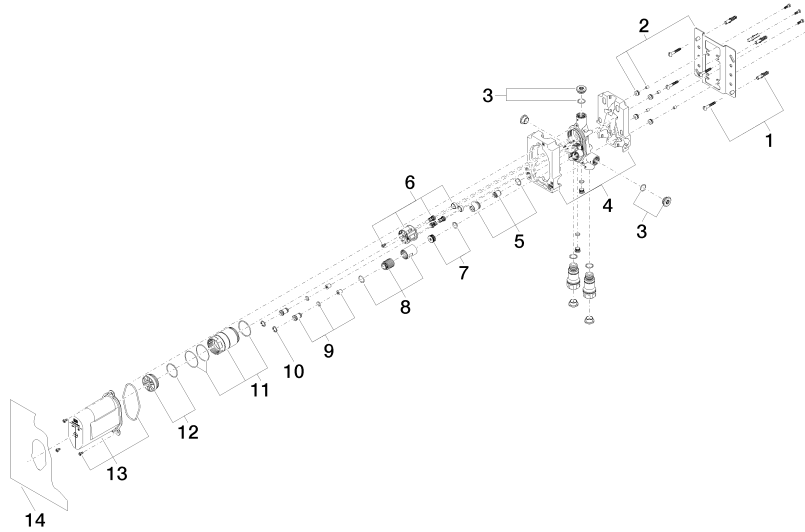

EDITION PRO Concealed single-lever mixer with backflow preventor -

35 071 970 90

EDITION PRO Concealed single-lever mixer with backflow preventor -

35 071 970 90

Recommended miscellaneous

Extension 25 mm -

12 191 970 90

Recommended miscellaneous

Extension 25 mm -

12 190 970 90

EDITION PRO Concealed single-lever mixer with backflow preventor -

35 071 970 90

mm [inches]

Certificates

LGA_19863.

LGA_19862.

WRAS_2207012.

EDITION PRO Concealed single-lever mixer with backflow preventor -

35 071 970 90

Spare parts list

No.	Item Number	Name	Quantity used	Delivery time
1	04 30 31 024 01 90	fixing set	2	2
2	04 17 20 128 00 90	holder	1	2
3	04 31 20 006 00 90	plug	2	2
4	09 11 11 058 90	accessories	1	2
5	90 17 01 188 00 90	insert	1	2
6	90 18 40 151 00 90	insert	1	2
7	90 31 20 098 00 90	plug	1	2
8	90 17 01 189 00 90	sleeve	1	2
9	04 24 03 223 00 90	insert	2	2
10	09 16 01 014 90	ring	2	2
11	90 17 01 187 00 90	sleeve	1	2
12	04 31 20 100 00 90	plug	1	2
13	90 21 02 148 00 90	cap	1	2
14	04 14 03 155 00 90	gasket kit	1	2